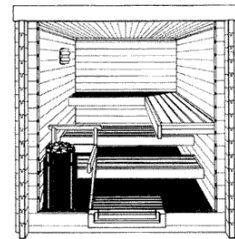

Complete sauna with veto-electric sauna stove, electronic operating mechanism, sauna lamp, Hygrotherm, "Löyly"-vat, "Löyly"-ladle and Headrest.

€ 7.700

excl. V.A.T.

F 2 "Corner Type"

wall thickness: 45 mm
external dimensions: width: 234 cm
depth: 204 cm
height: 212 cm
stove: SK 8 (8.3 kW)
voltage: 400 V
fuse: 3 x 16 amp
supply: 5 x 2.5 mm²
accommodates: 3 persons lying
or 4 persons sitting

Complete sauna with veto-electric sauna stove, electronic operating mechanism, sauna lamp, Hygrotherm, "Löyly"-vat, "Löyly"-ladle and Headrest.

€ 8.140

excl. V.A.T.

F 2 "Variant"

wall thickness: 45 mm
external dimensions: width: 204 cm
depth: 234 cm
height: 212 cm
stove: SK 8 (8.3 kW)
voltage: 400 V
fuse: 3 x 16 amp
supply: 5 x 2.5 mm²
accommodates: 3 persons lying
or 5 persons sitting