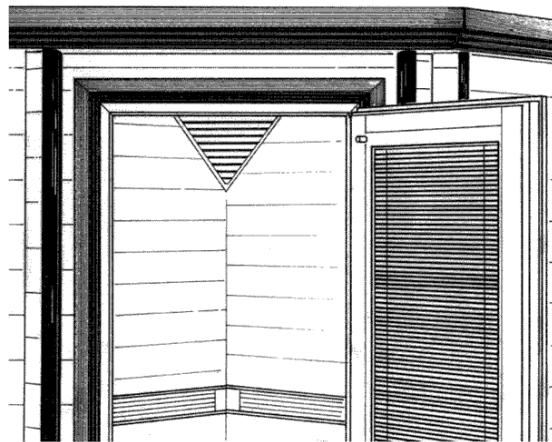

Corner Lamp

- handmade, natural spruce

Additional price for all four-sided corner-style saunas included in this price list:

€ 1.720
excl. V.A.T.

Additional price for all five-sided corner-style saunas included in this price list: