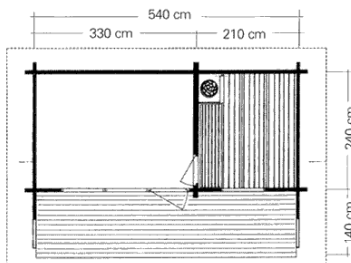

wall thickness: 70 mm
 height: 320 cm
 built-up ground area: 14.2 m²
 effective area: 8.2 m²
 terrace: 4.8 m²
 stove: SK 8 (8.3 kW)
 voltage: 400 V
 fuse: 3 x 16 amp
 supply: 5 x 2.5 mm²

Complete garden sauna with veto-electric sauna stove, electronic operating mechanism and sauna lamp.

€ 15.770
 excl. V.A.T.

RS 12

wall thickness: 70 mm
 height: 320 cm
 built-up ground area: 18.9 m²
 effective area: 11 m²
 terrace: 6.5 m²
 stove: SK 10 (9 kW)
 voltage: 400 V
 fuse: 3 x 20 amp
 supply: 5 x 2.5 mm²

Complete garden sauna with veto-electric sauna stove, electronic operating mechanism and sauna lamp.

€ 19.220
 excl. V.A.T.

RS 13

wall thickness: 70 mm
 height: 320 cm
 built-up ground area: 21.2 m²
 effective area: 12.4 m²
 terrace: 7.3 m²
 stove: SK 10 (9 kW)
 voltage: 400 V
 fuse: 3 x 20 amp
 supply: 5 x 2.5 mm²