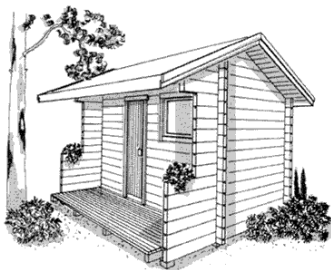

Complete garden sauna with veto-electric sauna stove, electronic operating mechanism and sauna lamp.

€ 19.220
excl. V.A.T.

RS 13

wall thickness: 70 mm
height: 320 cm
built-up ground area: 21.2 m²
effective area: 12.4 m²
terrace: 7.3 m²
stove: SK 10 (9 kW)
voltage: 400 V
fuse: 3 x 20 amp
supply: 5 x 2.5 mm²