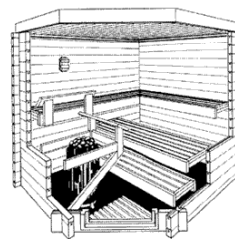

Type

Plan

Perspective

Price (Euro)

F 2

wall thickness: 45 mm
external dimensions: width: 234 cm
depth: 204 cm
height: 212 cm
stove: SK 8 (8.3 kW)
voltage: 400 V
fuse: 3 x 16 amp
supply: 5 x 2.5 mm²
accommodates: 3 persons lying
or 5 persons sitting

Complete sauna with veto-electric sauna stove, electronic operating mechanism, sauna lamp, Hygrotherm, "Löyly"-vat, "Löyly"-ladle and Headrest.

€ 7.700

excl. V.A.T.

F 2 "Corner Type"

wall thickness: 45 mm
external dimensions: width: 234 cm
depth: 204 cm
height: 212 cm
stove: SK 8 (8.3 kW)
voltage: 400 V
fuse: 3 x 16 amp
supply: 5 x 2.5 mm²
accommodates: 3 persons lying
or 4 persons sitting