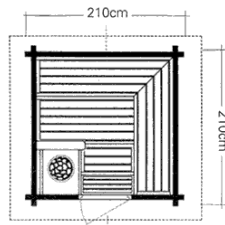

Perspective

Price (Euro)

G 2

wall thickness: 45 mm
 external dimensions: width: 234 cm
 depth: 234 cm
 height: 212 cm
 SK 10 (9 kW)
 stove: 400 V
 voltage: 3 x 20 amp
 fuse: 5 x 2.5 mm²
 supply: 3 persons lying
 accommodates: or 6 persons sitting

€ 1.980
excl. V.A.T.

Type

Plan

Perspective

Price (Euro)

S 3

wall thickness: 70 mm
height: 260 cm
built-up ground area: 3.8 m²
effective area: 3.2 m²
stove: SK 7 (6.6 kW)
voltage: 400 V
fuse: 3 x 16 amp
supply: 5 x 2.5 mm²