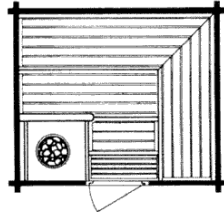

Type

Plan

Perspective

Price (Euro)

F 2

wall thickness: 45 mm
external dimensions: width: 234 cm
depth: 204 cm
height: 212 cm
stove: SK 8 (8.3 kW)
voltage: 400 V
fuse: 3 x 16 amp
supply: 5 x 2.5 mm²
accommodates: 3 persons lying
or 5 persons sitting

Complete sauna with veto-electric sauna stove, electronic operating mechanism, sauna lamp, Hygrotherm, "Löyly"-vat, "Löyly"-ladle and Headrest.

€ 7.700

excl. V.A.T.

F 2 "Corner Type"

wall thickness: 45 mm
external dimensions: width: 234 cm
depth: 204 cm
height: 212 cm
stove: SK 8 (8.3 kW)
voltage: 400 V
fuse: 3 x 16 amp
supply: 5 x 2.5 mm²
accommodates: 3 persons lying
or 4 persons sitting