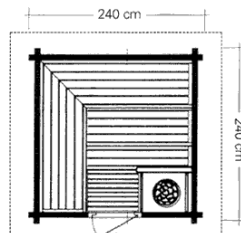

Complete garden sauna with veto-electric sauna stove, electronic operating mechanism and sauna lamp.

€ 10.600
excl. V.A.T.

Kombi 1

wall thickness: 70 mm
height: 250 cm
built-up ground area: 8 m²
effective area: 7.1 m²
stove: SK 8 (8.3 kW)
voltage: 400 V
fuse: 3 x 16 amp
supply: 5 x 2.5 mm²