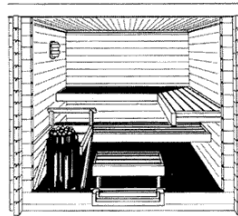

Type

Plan

Perspective

Price (Euro)

F 2

wall thickness: 45 mm
external dimensions: width: 234 cm
depth: 204 cm
height: 212 cm
stove: SK 8 (8.3 kW)
voltage: 400 V
fuse: 3 x 16 amp
supply: 5 x 2.5 mm²
accommodates: 3 persons lying
or 5 persons sitting

Complete sauna with veto-electric sauna stove, electronic operating mechanism, sauna lamp, Hygrotherm, "Löyly"-vat, "Löyly"-ladle and Headrest.

€ 7.700

excl. V.A.T.

F 2 "Corner Type"

wall thickness: 45 mm
external dimensions: width: 234 cm
depth: 204 cm
height: 212 cm
stove: SK 8 (8.3 kW)
voltage: 400 V
fuse: 3 x 16 amp
supply: 5 x 2.5 mm²
accommodates: 3 persons lying
or 4 persons sitting