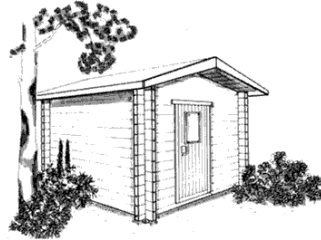

€ 1.980
excl. V.A.T.

Type

Plan

Perspective

Price (Euro)

S 3

wall thickness: 70 mm
height: 260 cm
built-up ground area: 3.8 m²
effective area: 3.2 m²
stove: SK 7 (6.6 kW)
voltage: 400 V
fuse: 3 x 16 amp
supply: 5 x 2.5 mm²

Complete garden sauna with veto-electric sauna stove, electronic operating mechanism and sauna lamp.

€ 9.220
excl. V.A.T.

F 3

wall thickness: 70 mm
height: 260 cm
built-up ground area: 4.4 m²
effective area: 3.8 m²
stove: SK 8 (8.3 kW)
voltage: 400 V
fuse: 3 x 16 amp
supply: 5 x 2.5 mm²