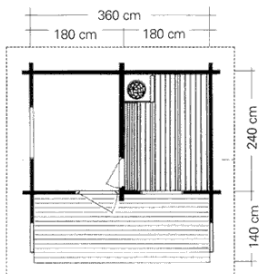

wall thickness: 70 mm
 height: 320 cm
 built-up ground area: 14.2 m²
 effective area: 8.2 m²
 terrace: 4.8 m²
 stove: SK 8 (8.3 kW)
 voltage: 400 V
 fuse: 3 x 16 amp
 supply: 5 x 2.5 mm²

Complete garden sauna with veto-electric sauna stove, electronic operating mechanism and sauna lamp.