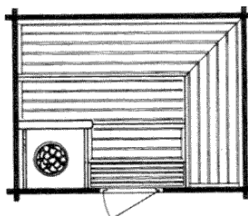

Complete sauna with veto-electric sauna stove, electronic operating mechanism, sauna lamp, Hygrotherm, "Löyly"-vat, "Löyly"-ladle and Headrest.

€ 8.060
 excl. V.A.T.

G 2 "Corner Type"

wall thickness: 45 mm
 external dimensions: width: 234 cm
 depth: 234 cm
 height: 212 cm
 SK 10 (9 kW)
 stove: 400 V
 voltage: 3 x 20 amp
 fuse: 5 x 2.5 mm²
 supply: 3 persons lying
 accommodates: or 5 persons sitting

Complete sauna with veto-electric sauna stove, electronic operating mechanism, sauna lamp, Hygrotherm, "Löyly"-vat, "Löyly"-ladle and Headrest.

€ 8.550
 excl. V.A.T.

H 2

wall thickness: 45 mm
 external dimensions: width: 264 cm
 depth: 204 cm
 height: 212 cm
 SK 10 (9 kW)
 stove: 400 V
 voltage: 3 x 20 amp
 fuse: 5 x 2.5 mm²
 supply: 2 persons lying
 accommodates: or 6 persons sitting

Complete sauna with veto-electric sauna stove, electronic operating mechanism, sauna lamp, Hygrotherm, "Löyly"-vat, "Löyly"-ladle and Headrest.

€ 7.990
 excl. V.A.T.

J 2

wall thickness: 45 mm
 external dimensions: width: 264 cm
 depth: 204 cm
 height: 212 cm
 SK 10 (9 kW)
 stove: 400 V
 voltage: 3 x 20 amp
 fuse: 5 x 2.5 mm²
 supply: 3 persons lying
 accommodates: or 6 persons sitting