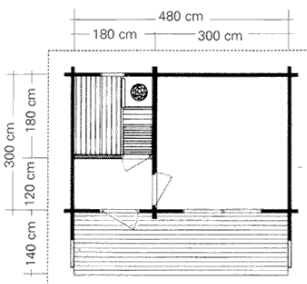

Perspective

Price (Euro)

G 2

wall thickness: 45 mm
 external dimensions: width: 234 cm
 depth: 234 cm
 height: 212 cm
 SK 10 (9 kW)
 stove: 400 V
 voltage: 3 x 20 amp
 fuse: 5 x 2.5 mm²
 supply: 3 persons lying
 accommodates: or 6 persons sitting

€ 15.770
 excl. V.A.T.

RS 12

wall thickness: 70 mm
 height: 320 cm
 built-up ground area: 18.9 m²
 effective area: 11 m²
 terrace: 6.5 m²
 stove: SK 10 (9 kW)
 voltage: 400 V
 fuse: 3 x 20 amp
 supply: 5 x 2.5 mm²

Complete garden sauna with veto-electric sauna stove, electronic operating mechanism and sauna lamp.

€ 19.220
 excl. V.A.T.

RS 13

wall thickness: 70 mm
 height: 320 cm
 built-up ground area: 21.2 m²
 effective area: 12.4 m²
 terrace: 7.3 m²
 stove: SK 10 (9 kW)
 voltage: 400 V
 fuse: 3 x 20 amp
 supply: 5 x 2.5 mm²

Complete garden sauna with veto-electric sauna stove, electronic operating mechanism and sauna lamp.

€ 20.170
 excl. V.A.T.

RS 14

wall thickness: 70 mm
 height: 320 cm
 built-up ground area: 21.8 m²
 effective area: 13.9 m²
 terrace: 6.5 m²
 stove: SK 7 (6.6 kW)
 voltage: 400 V
 fuse: 3 x 16 amp
 supply: 5 x 2.5 mm²