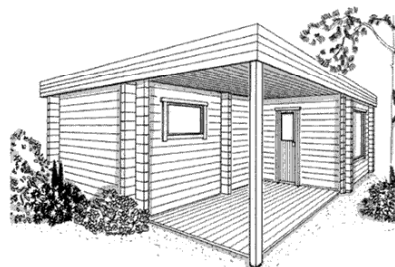

Complete garden sauna with veto-electric sauna stove, electronic operating mechanism and sauna lamp.

€ 14.050
excl. V.A.T.

Type

Plan

Perspective

Price (Euro)

Kombi 2

wall thickness: 70 mm
height: 250 cm
built-up ground area: 15.7 m²
effective area: 11.2 m²
terrace: 3.6 m²
stove: SK 8 (8.3 kW)
voltage: 400 V
fuse: 3 x 16 amp
supply: 5 x 2.5 mm²

Complete garden sauna with veto-electric sauna stove, electronic operating mechanism and sauna lamp.

€ 19.130
excl. V.A.T.

Kombi 3

wall thickness: 70 mm
height: 250 cm
built-up ground area: 27.8 m²
effective area: 18.3 m²
terrace: 7.9 m²
stove: SK 8 (8.3 kW)
voltage: 400 V
fuse: 3 x 16 amp
supply: 5 x 2.5 mm²