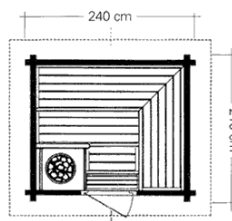

Complete garden sauna with veto-electric sauna stove, electronic operating mechanism and sauna lamp.

€ 10.080
excl. V.A.T.

G 3

wall thickness: 70 mm
height: 260 cm
built-up ground area: 5.1 m²
effective area: 4.4 m²
stove: SK 10 (9 kW)
voltage: 400 V
fuse: 3 x 20 amp
supply: 5 x 2.5 mm²