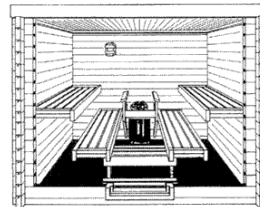

Perspective

Price (Euro)

G 2

wall thickness: 45 mm
 external dimensions: width: 234 cm
 depth: 234 cm
 height: 212 cm
 SK 10 (9 kW)
 stove: 400 V
 voltage: 3 x 20 amp
 fuse: 5 x 2.5 mm²
 supply: 3 persons lying
 accommodates: or 6 persons sitting

Complete sauna with veto-electric sauna stove, electronic operating mechanism, sauna lamp, Hygrotherm, "Löyly"-vat, "Löyly"-ladle and Headrest.

€ 8.060
 excl. V.A.T.

G 2 "Corner Type"

wall thickness: 45 mm
 external dimensions: width: 234 cm
 depth: 234 cm
 height: 212 cm
 SK 10 (9 kW)
 stove: 400 V
 voltage: 3 x 20 amp
 fuse: 5 x 2.5 mm²
 supply: 3 persons lying
 accommodates: or 5 persons sitting

Complete sauna with veto-electric sauna stove, electronic operating mechanism, sauna lamp, Hygrotherm, "Löyly"-vat, "Löyly"-ladle and Headrest.

€ 8.550
 excl. V.A.T.

H 2

wall thickness: 45 mm
 external dimensions: width: 264 cm
 depth: 204 cm
 height: 212 cm
 SK 10 (9 kW)
 stove: 400 V
 voltage: 3 x 20 amp
 fuse: 5 x 2.5 mm²
 supply: 2 persons lying
 accommodates: or 6 persons sitting