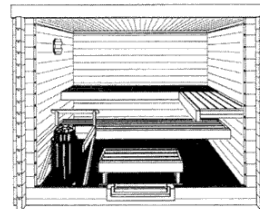

Complete sauna with veto-electric sauna stove, electronic operating mechanism, sauna lamp, Hygrotherm, "Löyly"-vat, "Löyly"-ladle and Headrest.

€ 8.060
 excl. V.A.T.

G 2 "Corner Type"

wall thickness: 45 mm
 external dimensions: width: 234 cm
 depth: 234 cm
 height: 212 cm
 SK 10 (9 kW)
 stove: 400 V
 voltage: 3 x 20 amp
 fuse: 5 x 2.5 mm²
 supply: 3 persons lying
 accommodates: or 5 persons sitting

Complete sauna with veto-electric sauna stove, electronic operating mechanism, sauna lamp, Hygrotherm, "Löyly"-vat, "Löyly"-ladle and Headrest.

€ 8.550
 excl. V.A.T.

H 2

wall thickness: 45 mm
 external dimensions: width: 264 cm
 depth: 204 cm
 height: 212 cm
 SK 10 (9 kW)
 stove: 400 V
 voltage: 3 x 20 amp
 fuse: 5 x 2.5 mm²
 supply: 2 persons lying
 accommodates: or 6 persons sitting

Complete sauna with veto-electric sauna stove, electronic operating mechanism, sauna lamp, Hygrotherm, "Löyly"-vat, "Löyly"-ladle and Headrest.

€ 7.990
 excl. V.A.T.

J 2

wall thickness: 45 mm
 external dimensions: width: 264 cm
 depth: 204 cm
 height: 212 cm
 SK 10 (9 kW)
 stove: 400 V
 voltage: 3 x 20 amp
 fuse: 5 x 2.5 mm²
 supply: 3 persons lying
 accommodates: or 6 persons sitting