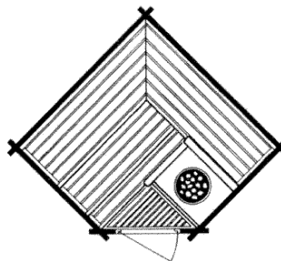

Complete sauna with veto-electric sauna stove, electronic operating mechanism, sauna lamp, Hygrotherm, "Löyly"-vat, "Löyly"-ladle and Headrest.

€ 7.700

excl. V.A.T.

F 2 "Corner Type"

wall thickness: 45 mm
external dimensions: width: 234 cm
depth: 204 cm
height: 212 cm
stove: SK 8 (8.3 kW)
voltage: 400 V
fuse: 3 x 16 amp
supply: 5 x 2.5 mm²
accommodates: 3 persons lying
or 4 persons sitting

Complete sauna with veto-electric sauna stove, electronic operating mechanism, sauna lamp, Hygrotherm, "Löyly"-vat, "Löyly"-ladle and Headrest.

€ 8.140

excl. V.A.T.

F 2 "Variant"

wall thickness: 45 mm
external dimensions: width: 204 cm
depth: 234 cm
height: 212 cm
stove: SK 8 (8.3 kW)
voltage: 400 V
fuse: 3 x 16 amp
supply: 5 x 2.5 mm²
accommodates: 3 persons lying
or 5 persons sitting

Complete sauna with veto-electric sauna stove, electronic operating mechanism, sauna lamp, Hygrotherm, "Löyly"-vat, "Löyly"-ladle and Headrest.

€ 7.700

excl. V.A.T.

T 2 "Corner Type"

wall thickness: 45 mm
external dimensions: width: 219 cm
depth: 219 cm
height: 212 cm
stove: SK 8 (8.3kW)
voltage: 400 V
fuse: 3 x 16 amp
supply: 5 x 2.5 mm²
accommodates: 3 persons lying
or 4 persons sitting