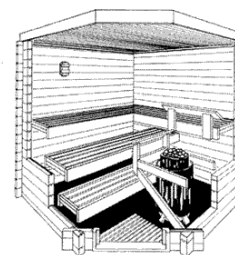

Complete sauna with veto-electric sauna stove, electronic operating mechanism, sauna lamp, Hygrotherm, "Löyly"-vat, "Löyly"-ladle and Headrest.

€ 8.140

excl. V.A.T.

F 2 "Variant"

wall thickness: 45 mm
external dimensions: width: 204 cm
depth: 234 cm
height: 212 cm
stove: SK 8 (8.3 kW)
voltage: 400 V
fuse: 3 x 16 amp
supply: 5 x 2.5 mm²
accommodates: 3 persons lying
or 5 persons sitting

Complete sauna with veto-electric sauna stove, electronic operating mechanism, sauna lamp, Hygrotherm, "Löyly"-vat, "Löyly"-ladle and Headrest.

€ 7.700

excl. V.A.T.

T 2 "Corner Type"

wall thickness: 45 mm
external dimensions: width: 219 cm
depth: 219 cm
height: 212 cm
stove: SK 8 (8.3kW)
voltage: 400 V
fuse: 3 x 16 amp
supply: 5 x 2.5 mm²
accommodates: 3 persons lying
or 4 persons sitting