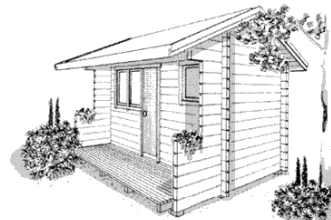

Complete garden sauna with veto-electric sauna stove, electronic operating mechanism and sauna lamp.

€ 19.220
 excl. V.A.T.

RS 13

wall thickness: 70 mm
 height: 320 cm
 built-up ground area: 21.2 m²
 effective area: 12.4 m²
 terrace: 7.3 m²
 stove: SK 10 (9 kW)
 voltage: 400 V
 fuse: 3 x 20 amp
 supply: 5 x 2.5 mm²