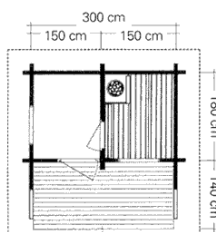

Complete garden sauna with veto-electric sauna stove, electronic operating mechanism and sauna lamp.

€ 13.700
excl. V.A.T.

RS 6

wall thickness: 70 mm
height: 320 cm
built-up ground area: 12 m²
effective area: 6.1 m²
terrace: 4.8 m²
stove: SK 7 (6.6 kW)
voltage: 400 V
fuse: 3 x 16 amp
supply: 5 x 2.5 mm²