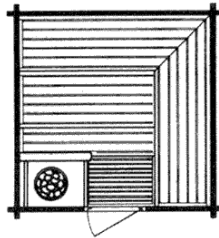

Complete sauna with veto-electric sauna stove, electronic operating mechanism, sauna lamp, Hygrotherm, "Löyly"-vat, "Löyly"-ladle and Headrest.

€ 7.700

excl. V.A.T.

T 2 "Corner Type"

wall thickness: 45 mm
external dimensions: width: 219 cm
depth: 219 cm
height: 212 cm
stove: SK 8 (8.3kW)
voltage: 400 V
fuse: 3 x 16 amp
supply: 5 x 2.5 mm²
accommodates: 3 persons lying
or 4 persons sitting

Perspective

Price (Euro)

G 2

wall thickness: 45 mm
 external dimensions: width: 234 cm
 depth: 234 cm
 height: 212 cm
 SK 10 (9 kW)
 stove: 400 V
 voltage: 3 x 20 amp
 fuse: 5 x 2.5 mm²
 supply: 3 persons lying
 accommodates: or 6 persons sitting

Complete sauna with veto-electric sauna stove, electronic operating mechanism, sauna lamp, Hygrotherm, "Löyly"-vat, "Löyly"-ladle and Headrest.

€ 8.060
 excl. V.A.T.

G 2 "Corner Type"

wall thickness: 45 mm
 external dimensions: width: 234 cm
 depth: 234 cm
 height: 212 cm
 SK 10 (9 kW)
 stove: 400 V
 voltage: 3 x 20 amp
 fuse: 5 x 2.5 mm²
 supply: 3 persons lying
 accommodates: or 5 persons sitting