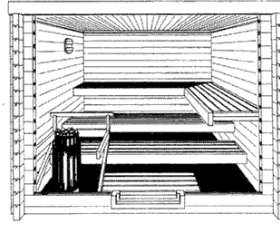

Complete sauna with veto-electric sauna stove, electronic operating mechanism, sauna lamp, Hygrotherm, "Löyly"-vat, "Löyly"-ladle and Headrest.

€ 7.990
 excl. V.A.T.

J 2

wall thickness: 45 mm
 external dimensions: width: 264 cm
 depth: 204 cm
 height: 212 cm
 SK 10 (9 kW)
 stove: 400 V
 voltage: 3 x 20 amp
 fuse: 5 x 2.5 mm²
 supply: 3 persons lying
 accommodates: or 6 persons sitting

Complete sauna with veto-electric sauna stove, electronic operating mechanism, sauna lamp, Hygrotherm, "Löyly"-vat, "Löyly"-ladle and Headrest.

€ 8.030
 excl. V.A.T.

Type

Plan

Perspective

Price (Euro)

K 2

wall thickness: 45 mm
external dimensions: width: 264 cm
depth: 234 cm
height: 212 cm
stove: SK 10 (9 kW)
voltage: 400 V
fuse: 3 x 20 amp
supply: 5 x 2.5 mm²
accommodates: 3 persons lying
or 7 persons sitting

Complete sauna with veto-electric sauna stove, electronic operating mechanism, sauna lamp, Hygrotherm, "Löyly"-vat, "Löyly"-ladle and Headrest.

€ 8.400
excl. V.A.T.

R 2 "Corner Type"

wall thickness: 45 mm
external dimensions: width: 264 cm
depth: 264 cm
height: 212 cm
stove: SK 10 (9 kW)
voltage: 400 V
fuse: 3 x 20 amp
supply: 5 x 2.5 mm²
accommodates: 3 persons lying
or 7 persons sitting