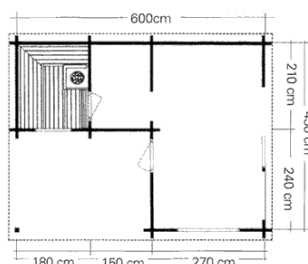

Kombi 3

wall thickness: 70 mm
height: 250 cm
built-up ground area: 27.8 m²
effective area: 18.3 m²
terrace: 7.9 m²
stove: SK 8 (8.3 kW)
voltage: 400 V
fuse: 3 x 16 amp
supply: 5 x 2.5 mm²

Complete garden sauna with veto-electric sauna stove, electronic operating mechanism and sauna lamp.

€ 24.820
excl. V.A.T.

RS 5

wall thickness: 70 mm
height: 320 cm
built-up ground area: 10 m²
effective area: 5 m²
terrace: 4 m²
stove: SK 7 (6.6 kW)
voltage: 400 V
fuse: 3 x 16 amp
supply: 5 x 2.5 mm²