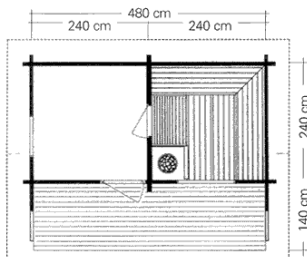

Perspective

Price (Euro)

G 2

wall thickness: 45 mm
 external dimensions: width: 234 cm
 depth: 234 cm
 height: 212 cm
 SK 10 (9 kW)
 stove: 400 V
 voltage: 3 x 20 amp
 fuse: 5 x 2.5 mm²
 supply: 3 persons lying
 accommodates: or 6 persons sitting

wall thickness: 70 mm
 height: 320 cm
 built-up ground area: 14.2 m²
 effective area: 8.2 m²
 terrace: 4.8 m²
 stove: SK 8 (8.3 kW)
 voltage: 400 V
 fuse: 3 x 16 amp
 supply: 5 x 2.5 mm²

Complete garden sauna with veto-electric sauna stove, electronic operating mechanism and sauna lamp.

€ 15.770
 excl. V.A.T.

RS 12

wall thickness: 70 mm
 height: 320 cm
 built-up ground area: 18.9 m²
 effective area: 11 m²
 terrace: 6.5 m²
 stove: SK 10 (9 kW)
 voltage: 400 V
 fuse: 3 x 20 amp
 supply: 5 x 2.5 mm²