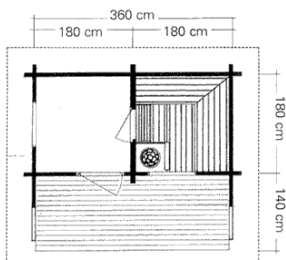

Complete garden sauna with veto-electric sauna stove, electronic operating mechanism and sauna lamp.

€ 15.080
excl. V.A.T.