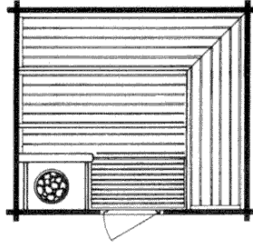

Complete sauna with veto-electric sauna stove, electronic operating mechanism, sauna lamp, Hygrotherm, "Löyly"-vat, "Löyly"-ladle and Headrest.

€ 8.030
 excl. V.A.T.

Type

Plan

Perspective

Price (Euro)

K 2

wall thickness: 45 mm
external dimensions: width: 264 cm
depth: 234 cm
height: 212 cm
stove: SK 10 (9 kW)
voltage: 400 V
fuse: 3 x 20 amp
supply: 5 x 2.5 mm²
accommodates: 3 persons lying
or 7 persons sitting

Complete sauna with veto-electric sauna stove, electronic operating mechanism, sauna lamp, Hygrotherm, "Löyly"-vat, "Löyly"-ladle and Headrest.

€ 8.400
excl. V.A.T.

R 2 "Corner Type"

wall thickness: 45 mm
external dimensions: width: 264 cm
depth: 264 cm
height: 212 cm
stove: SK 10 (9 kW)
voltage: 400 V
fuse: 3 x 20 amp
supply: 5 x 2.5 mm²
accommodates: 3 persons lying
or 7 persons sitting