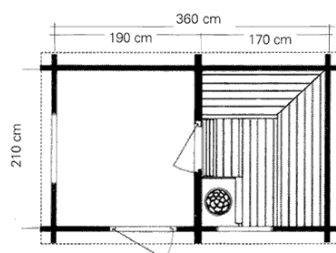

Complete garden sauna with veto-electric sauna stove, electronic operating mechanism and sauna lamp.

€ 14.050
excl. V.A.T.