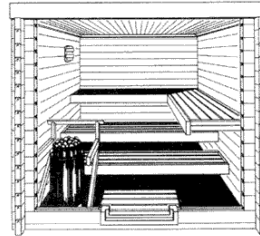

Complete sauna with veto-electric sauna stove, electronic operating mechanism, sauna lamp, Hygrotherm, "Löyly"-vat, "Löyly"-ladle and Headrest.

€ 8.140

excl. V.A.T.

All Indoor Saunas at a Glance.

Type

Plan

Perspective

Price (Euro)

G 2

wall thickness: 45 mm
 external dimensions: width: 234 cm
 depth: 234 cm
 height: 212 cm
 SK 10 (9 kW)
 stove: 400 V
 voltage: 3 x 20 amp
 fuse: 5 x 2.5 mm²
 supply: 3 persons lying
 accommodates: or 6 persons sitting