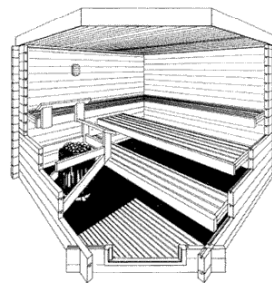

Perspective

Price (Euro)

G 2

wall thickness: 45 mm
 external dimensions: width: 234 cm
 depth: 234 cm
 height: 212 cm
 SK 10 (9 kW)
 stove: 400 V
 voltage: 3 x 20 amp
 fuse: 5 x 2.5 mm²
 supply: 3 persons lying
 accommodates: or 6 persons sitting

Complete sauna with veto-electric sauna stove, electronic operating mechanism, sauna lamp, Hygrotherm, "Löyly"-vat, "Löyly"-ladle and Headrest.

€ 8.060
 excl. V.A.T.

G 2 "Corner Type"

wall thickness: 45 mm
 external dimensions: width: 234 cm
 depth: 234 cm
 height: 212 cm
 SK 10 (9 kW)
 stove: 400 V
 voltage: 3 x 20 amp
 fuse: 5 x 2.5 mm²
 supply: 3 persons lying
 accommodates: or 5 persons sitting