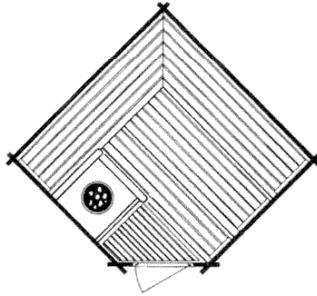

Complete sauna with veto-electric sauna stove, electronic operating mechanism, sauna lamp, Hygrotherm, "Löyly"-vat, "Löyly"-ladle and Headrest.

€ 8.030
 excl. V.A.T.

Type

Plan

Perspective

Price (Euro)

K 2

wall thickness: 45 mm
external dimensions: width: 264 cm
depth: 234 cm
height: 212 cm
stove: SK 10 (9 kW)
voltage: 400 V
fuse: 3 x 20 amp
supply: 5 x 2.5 mm²
accommodates: 3 persons lying
or 7 persons sitting

Complete sauna with veto-electric sauna stove, electronic operating mechanism, sauna lamp, Hygrotherm, "Löyly"-vat, "Löyly"-ladle and Headrest.

€ 8.400
excl. V.A.T.

R 2 "Corner Type"

wall thickness: 45 mm
external dimensions: width: 264 cm
depth: 264 cm
height: 212 cm
stove: SK 10 (9 kW)
voltage: 400 V
fuse: 3 x 20 amp
supply: 5 x 2.5 mm²
accommodates: 3 persons lying
or 7 persons sitting