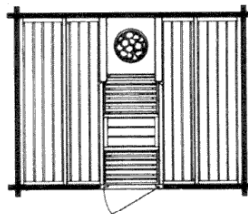

Perspective

Price (Euro)

G 2

wall thickness: 45 mm
 external dimensions: width: 234 cm
 depth: 234 cm
 height: 212 cm
 SK 10 (9 kW)
 stove: 400 V
 voltage: 3 x 20 amp
 fuse: 5 x 2.5 mm²
 supply: 3 persons lying
 accommodates: or 6 persons sitting

Complete sauna with veto-electric sauna stove, electronic operating mechanism, sauna lamp, Hygrotherm, "Löyly"-vat, "Löyly"-ladle and Headrest.

€ 8.060
 excl. V.A.T.

G 2 "Corner Type"

wall thickness: 45 mm
 external dimensions: width: 234 cm
 depth: 234 cm
 height: 212 cm
 SK 10 (9 kW)
 stove: 400 V
 voltage: 3 x 20 amp
 fuse: 5 x 2.5 mm²
 supply: 3 persons lying
 accommodates: or 5 persons sitting

Complete sauna with veto-electric sauna stove, electronic operating mechanism, sauna lamp, Hygrotherm, "Löyly"-vat, "Löyly"-ladle and Headrest.

€ 8.550
 excl. V.A.T.

H 2

wall thickness: 45 mm
 external dimensions: width: 264 cm
 depth: 204 cm
 height: 212 cm
 SK 10 (9 kW)
 stove: 400 V
 voltage: 3 x 20 amp
 fuse: 5 x 2.5 mm²
 supply: 2 persons lying
 accommodates: or 6 persons sitting