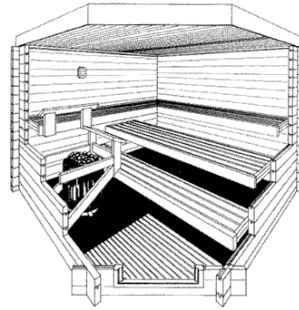

Complete sauna with veto-electric sauna stove, electronic operating mechanism, sauna lamp, Hygrotherm, "Löyly"-vat, "Löyly"-ladle and Headrest.

€ 8.030
 excl. V.A.T.

Type

Plan

Perspective

Price (Euro)

K 2

wall thickness: 45 mm
external dimensions: width: 264 cm
depth: 234 cm
height: 212 cm
stove: SK 10 (9 kW)
voltage: 400 V
fuse: 3 x 20 amp
supply: 5 x 2.5 mm²
accommodates: 3 persons lying
or 7 persons sitting

Complete sauna with veto-electric sauna stove, electronic operating mechanism, sauna lamp, Hygrotherm, "Löyly"-vat, "Löyly"-ladle and Headrest.

€ 8.400
excl. V.A.T.

R 2 "Corner Type"

wall thickness: 45 mm
external dimensions: width: 264 cm
depth: 264 cm
height: 212 cm
stove: SK 10 (9 kW)
voltage: 400 V
fuse: 3 x 20 amp
supply: 5 x 2.5 mm²
accommodates: 3 persons lying
or 7 persons sitting