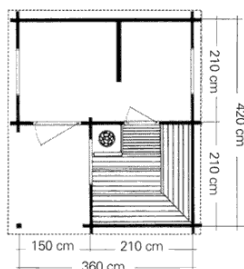

Perspective

Price (Euro)

G 2

wall thickness: 45 mm
 external dimensions: width: 234 cm
 depth: 234 cm
 height: 212 cm
 SK 10 (9 kW)
 stove: 400 V
 voltage: 3 x 20 amp
 fuse: 5 x 2.5 mm²
 supply: 3 persons lying
 accommodates: or 6 persons sitting

Complete garden sauna with veto-electric sauna stove, electronic operating mechanism and sauna lamp.

€ 14.050
excl. V.A.T.

Type

Plan

Perspective

Price (Euro)

Kombi 2

wall thickness: 70 mm
height: 250 cm
built-up ground area: 15.7 m²
effective area: 11.2 m²
terrace: 3.6 m²
stove: SK 8 (8.3 kW)
voltage: 400 V
fuse: 3 x 16 amp
supply: 5 x 2.5 mm²