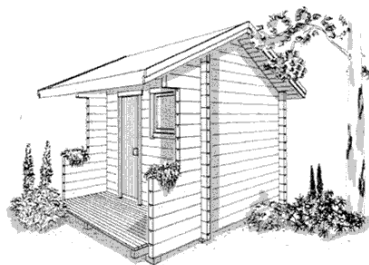

All Garden Saunas at a Glance.

Type

Plan

Perspective

Price (Euro)

RS 9

wall thickness: 70 mm
height: 320 cm
built-up ground area: 14.2 m²
effective area: 8.2 m²
terrace: 4.8 m²
stove: SK 8 (8.3 kW)
voltage: 400 V
fuse: 3 x 16 amp
supply: 5 x 2.5 mm²

Complete garden sauna with veto-electric sauna stove, electronic operating mechanism and sauna lamp.

€ 15.770
excl. V.A.T.

RS 12

wall thickness: 70 mm
height: 320 cm
built-up ground area: 18.9 m²
effective area: 11 m²
terrace: 6.5 m²
stove: SK 10 (9 kW)
voltage: 400 V
fuse: 3 x 20 amp
supply: 5 x 2.5 mm²